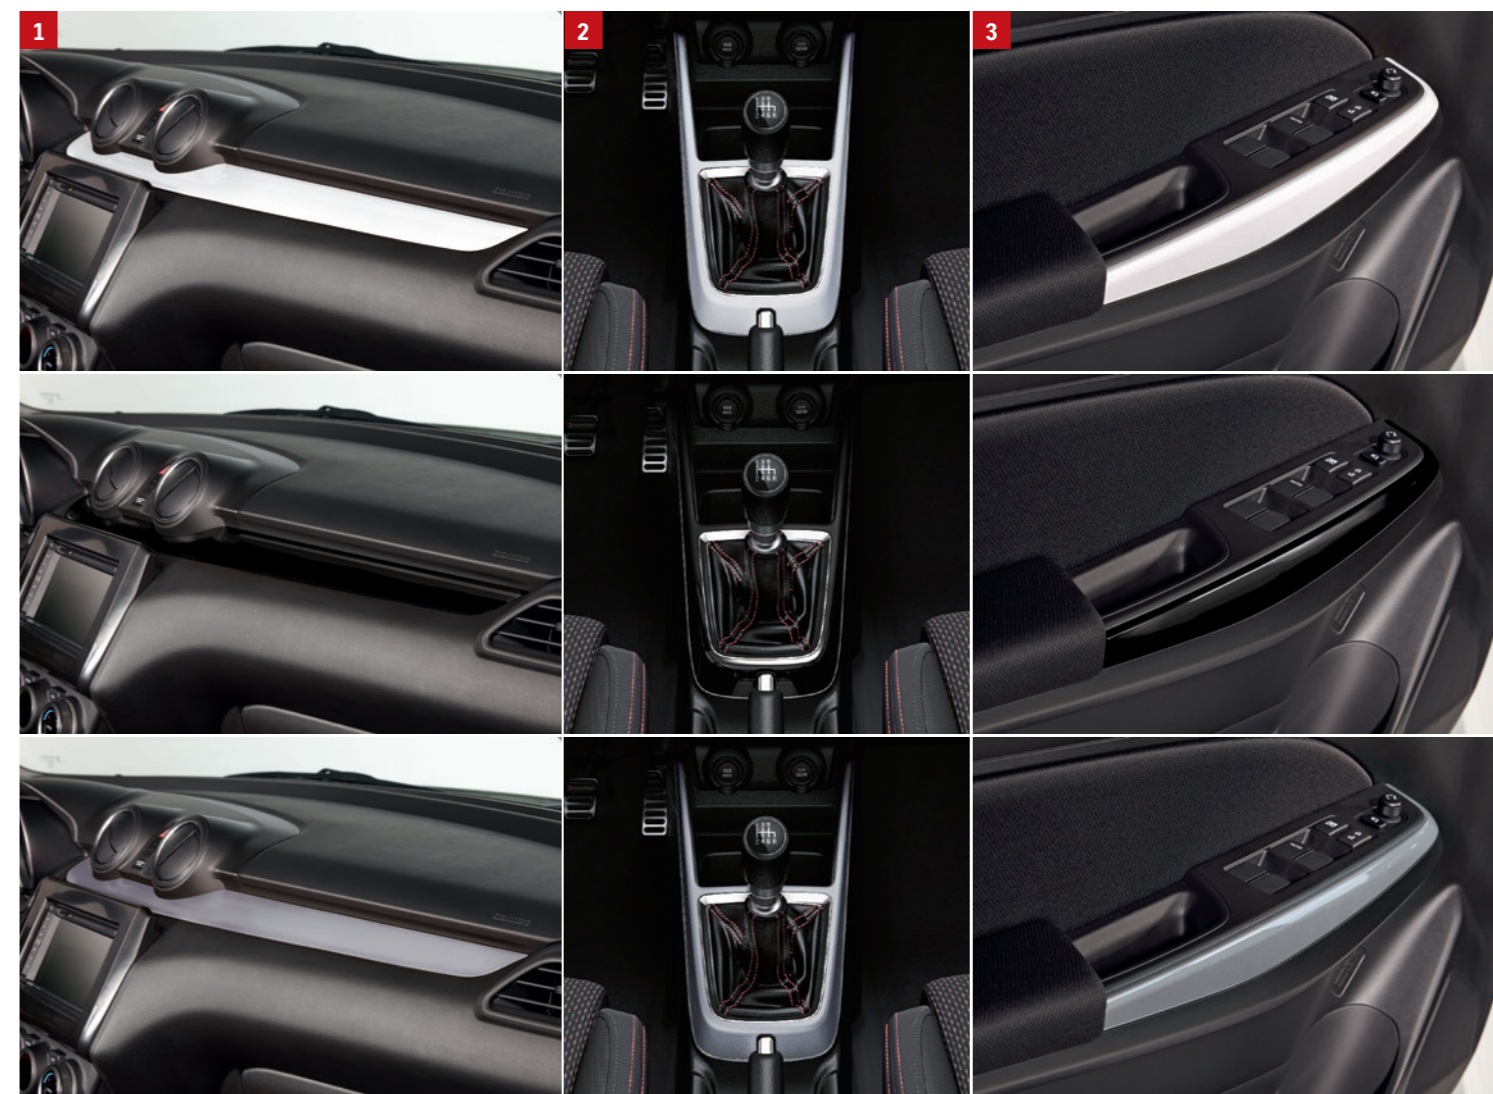

INTERIOR

1 | INSTRUMENT PANEL GARNISH ●

Available in following colours:

- **Pure white pearl**
  LHD Part No. 99233-53R10-QHL
  RHD Part No. 99233-53R00-QHL
- **Piano black**
  LHD Part No. 99233-53R10-OCE
  RHD Part No. 99233-53R00-OCE
- **Premium silver metallic**
  LHD Part No. 99233-53R11-PSG
  RHD Part No. 99233-53R00-PSG

2 | CONSOLE BOX GARNISH ●

Available in following colours:

- **Pure white pearl**
  Part No. 99231-53R00-QHL
- **Piano black**
  Part No. 99231-53R00-OCE
- **Premium silver metallic**
  Part No. 99231-53R00-PSG

3 | FRONT DOOR TRIM GARNISH ●

Two-piece set.

1. Available in following colours:
2. **Pure white pearl**
     Part No. 99238-53R00-QHL
   - **Piano black**
     Part No. 99238-53R00-OCE
   - **Premium silver metallic**
     Part No. 99238-53R00-PSG