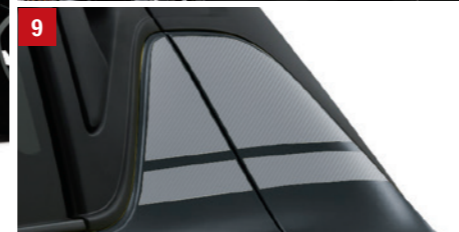

2, 3 | HOOD DECAL

- **2** Black
  Part No. 99230-68R00-101
- **3** Gray
  Part No. 99230-68R00-102

4, 5 | SIDE DECAL

- **4** Black
  Part No. 99230-68R10-101
- **5** Gray
  Part No. 99230-68R10-102

6, 7 | FENDER DECAL

- **6** Black
  Part No. 99230-68R20-101
- **7** Gray
  Part No. 99230-68R20-102

8, 9 | PILLAR DECAL

- **8** Black
  Part No. 99230-68R30-101
- **9** Gray
  Part No. 99230-68R30-102