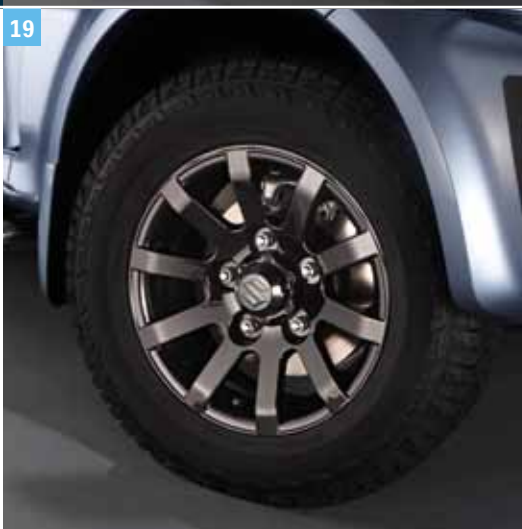

18 | Alloy rim 5,5 J x 15"1
Silver 10-spoke "KALAHARI"

Part No. 990E0-57M70-000

19 | Alloy rim 5,5 J x 15"1
Black 10-spoke "GOBI"

Part No. 990E0-57M71-000

20 | Alloy rim 5,5 J x 15"1
Titan 10-spoke "ATACAMA"

Part No. 990E0-57M72-000

21 | Alloy rim 5,5 J x 15"1
Titan polished 10-spoke
"MOHAB"

Part No. 990E0-57M73-000