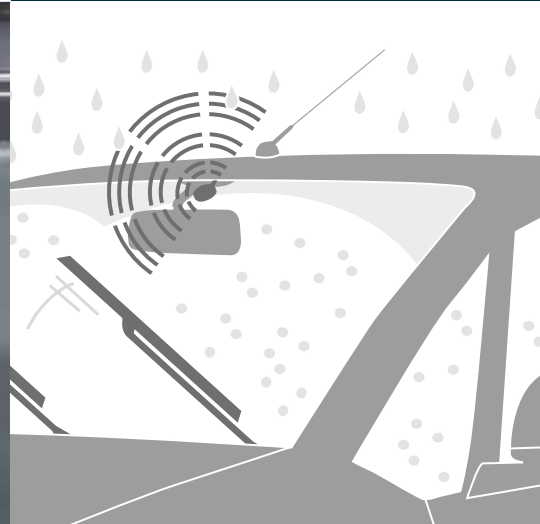

Part No. 990E0-GLASC-OAT

14 | Rain sensor

controls the windscreen wipers automatically from ideal interval to first continuous wiping speed

Part No. 990E0-65J81-000

14

15

15 | Parking sensor
 set of four paintable sensors and piezo buzzer, not in combination with bumper corner protection (990E0-57M06-000)
Part No. 990E0-68L53-015