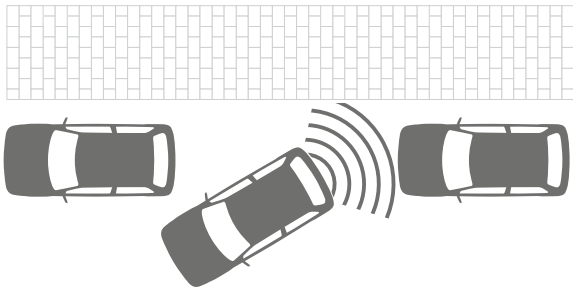

Part No. 990E0-GLASC-OAT

14 | Rain sensor

controls the windscreen wipers automatically from ideal interval to first continuous wiping speed

Part No. 990E0-65J81-000

14

15

15 | Parking sensor
 set of four paintable sensors and piezo buzzer, not in combination with bumper corner protection (990E0-57M06-000)
Part No. 990E0-68L53-015