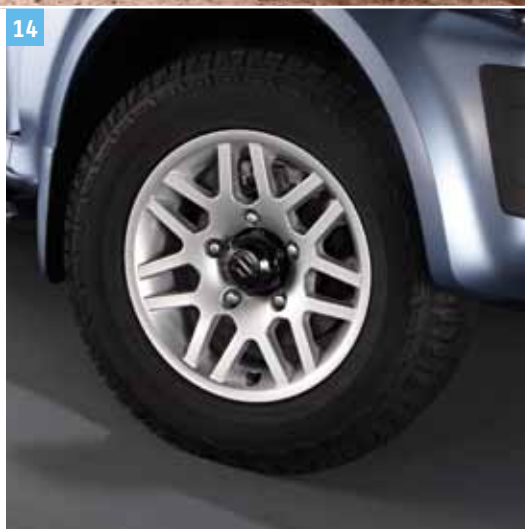

Part No. 99000-99064-488

13 | Muller extension
round, stainless steel

Part No. 00800-60912-K00

Exterior

Man's Free Wheel.

14 | Alloy rim 5,5 J x 15"¹
Silver 7-double spoke "CROSS"
Part No. 99000-990YS-029

15 | Alloy rim 5,5 J x 15"¹
Silver 5-spoke "STAR"
Part No. 990E0-76J01-000