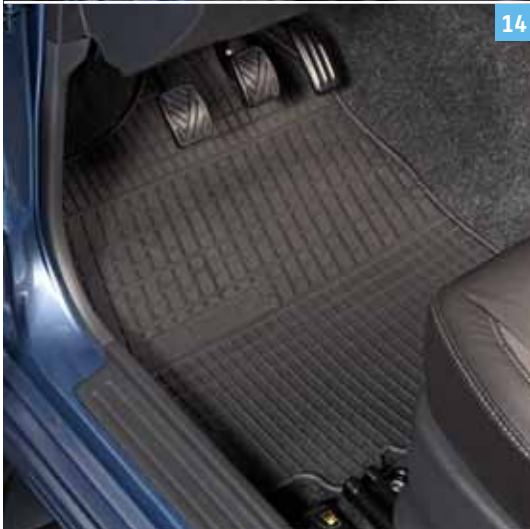

12 | Floor mat set "ECO"
anthracite needle felt carpets,
four-piece set, for left-hand drive
for manual and automatic transmission

Part No. 99000-990YR-181

13 | Floor mat set "DLX"
anthracite velour carpets,
four-piece set, for left-hand drive
for manual and automatic transmission

Part No. 99000-990YR-178

14 | Rubber floor mats
rubber mats with Suzuki design
on the surface, four-piece set,
for left-hand drive for manual
and automatic transmission

Part No. 99000-990AG-014

15 | Floor mat set
four-piece set, for right-hand drive
for manual transmission only (no ill.)

Part No. 99000-99032-E03

16 | Floor mat set
four-piece set, for right-hand drive
for automatic transmission only (no ill.)

Part No. 99000-99032-E02

17 | Rubber floor mats
four-piece set, for right-hand drive
for manual transmission only (no ill.)

Part No. 99000-99004-Z57

18 | Rubber floor mats
four-piece set, for right-hand drive
for automatic transmission only (no ill.)

Part No. 99000-99004-Z58