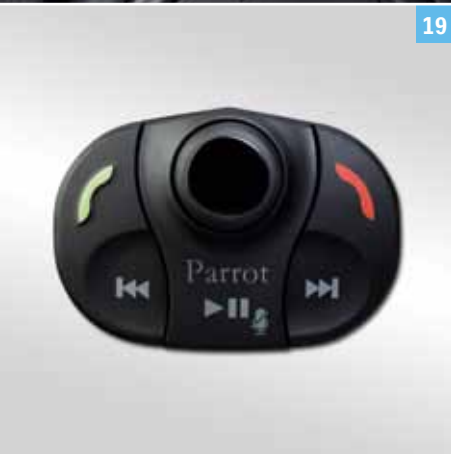

Part No. 990E0-59J33-KIT

18

18 | Bluetooth^{®2} system, Parrot MKi9100
 hands-free system (Bluetooth^{®2} v2.0 + EDR) kit not only offering telephony but also compatible with music sources (iPod^{®1}, USB and Line in). Plays music from any Bluetooth^{®2} stereo (A2DP) compatible devices. Output via car speakers. OLED-Display (82 x 32 x 14mm). Includes Suzuki specific wiring harness.

Part No. 990E0-59J35-KIT

19

19 | Bluetooth^{®2} system, Parrot MKi9000
 hands-free system kit offering telephony and is compatible with all music sources. Plays music from any Bluetooth^{®2} compatible devices. Output via car speakers. A wireless remote control can be positioned on the steering wheel. No need for a screen – the Parrot MKi9000 offers a voice menu for accessing its functions. Includes Suzuki specific wiring harness.