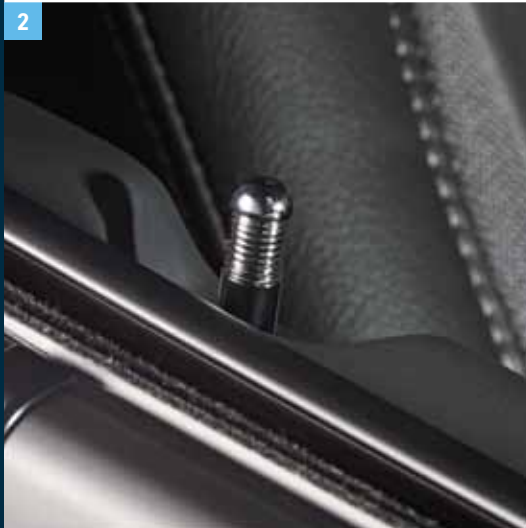

1

1 | Air conditioning
only for vehicles with power steering
Part No. 95000-81AF0-000

2

2 | Door lock knob
chrome, two-piece set
Part No. 99000-99079-200

3

3 | Armrest
with storage compartment
Part No. 99000-990YC-583