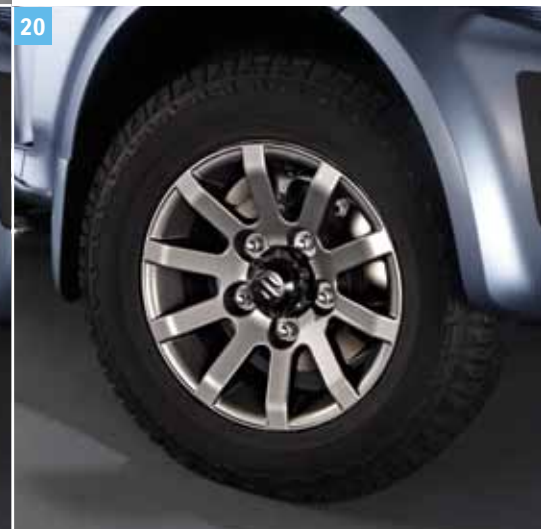

18 | Alloy rim 5,5 J x 15"1
Silver 10-spoke "KALAHARI"

Part No. 990E0-57M70-000

19 | Alloy rim 5,5 J x 15"1
Black 10-spoke "GOBI"

Part No. 990E0-57M71-000

20 | Alloy rim 5,5 J x 15"1
Titan 10-spoke "ATACAMA"

Part No. 990E0-57M72-000

21 | Alloy rim 5,5 J x 15"1
Titan polished 10-spoke
"MOHAB"

Part No. 990E0-57M73-000