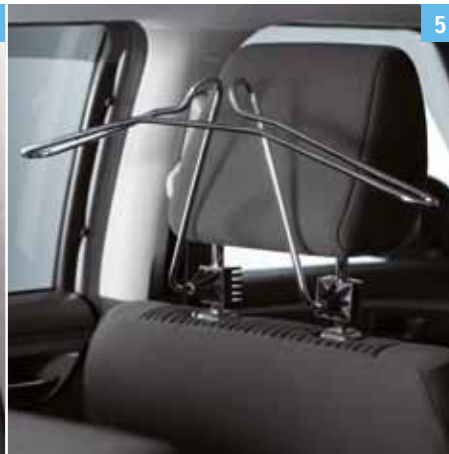

Interior

The soft-centred all-action hero.

4 | Lighter kit

Part No. 39400-59J00-000

5 | Coat hanger

for attaching to the front head rest

Part No. 990E0-79J89-000