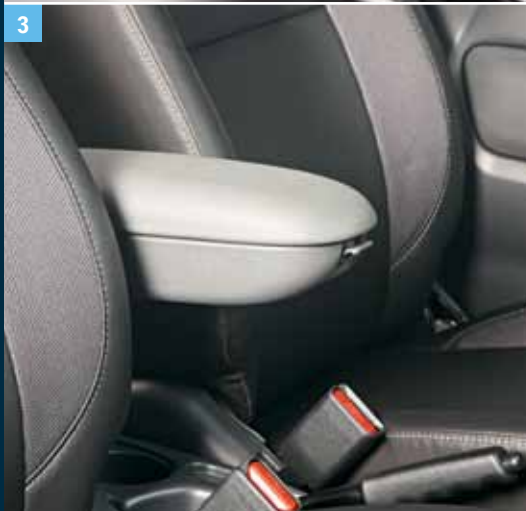

3

3 | Armrest
with storage compartment
Part No. 99000-990YC-583