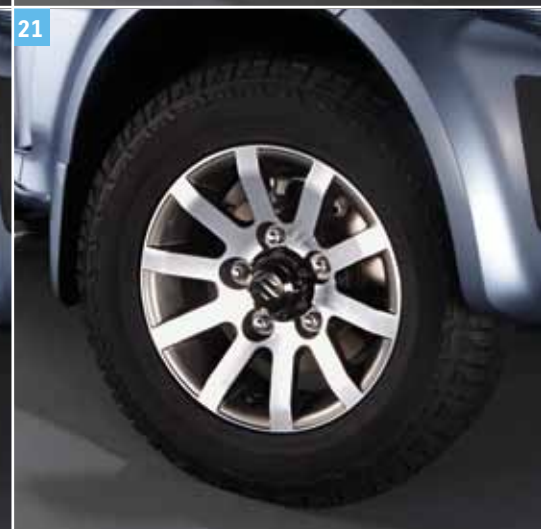

18 | Alloy rim 5,5 J x 15"1
Silver 10-spoke "KALAHARI"

Part No. 990E0-57M70-000

19 | Alloy rim 5,5 J x 15"1
Black 10-spoke "GOBI"

Part No. 990E0-57M71-000

20 | Alloy rim 5,5 J x 15"1
Titan 10-spoke "ATACAMA"

Part No. 990E0-57M72-000

21 | Alloy rim 5,5 J x 15"1
Titan polished 10-spoke
"MOHAB"

Part No. 990E0-57M73-000