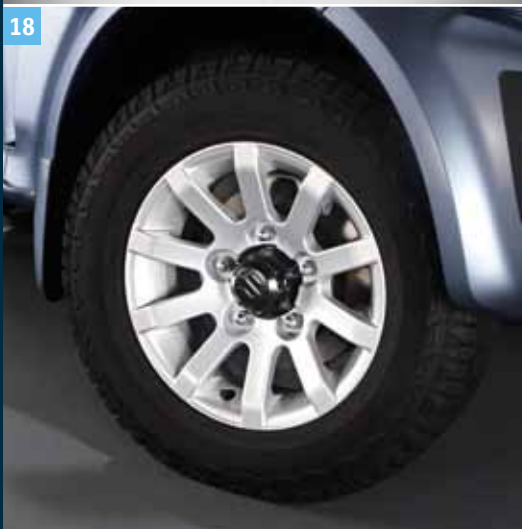

18 | Alloy rim 5,5 J x 15"1
Silver 10-spoke "KALAHARI"

Part No. 990E0-57M70-000

19 | Alloy rim 5,5 J x 15"1
Black 10-spoke "GOBI"

Part No. 990E0-57M71-000

20 | Alloy rim 5,5 J x 15"1
Titan 10-spoke "ATACAMA"

Part No. 990E0-57M72-000

21 | Alloy rim 5,5 J x 15"1
Titan polished 10-spoke
"MOHAB"

Part No. 990E0-57M73-000