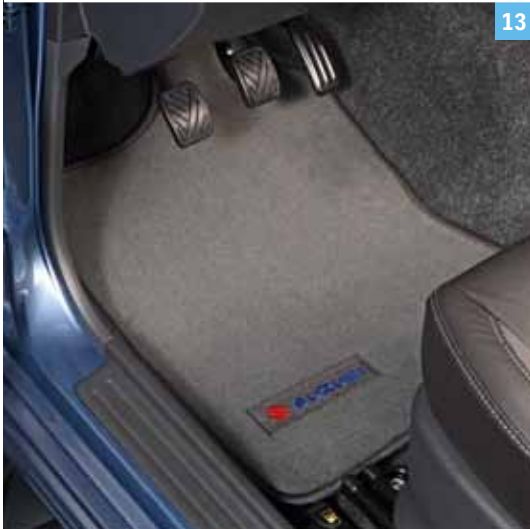

12 | Floor mat set "ECO"
anthracite needle felt carpets,
four-piece set, for left-hand drive
for manual and automatic transmission

Part No. 99000-990YR-181

13 | Floor mat set "DLX"
anthracite velour carpets,
four-piece set, for left-hand drive
for manual and automatic transmission

Part No. 99000-990YR-178

14 | Rubber floor mats
rubber mats with Suzuki design
on the surface, four-piece set,
for left-hand drive for manual
and automatic transmission

Part No. 99000-990AG-014

15 | Floor mat set
four-piece set, for right-hand drive
for manual transmission only (no ill.)

Part No. 99000-99032-E03

16 | Floor mat set
four-piece set, for right-hand drive
for automatic transmission only (no ill.)

Part No. 99000-99032-E02

17 | Rubber floor mats
four-piece set, for right-hand drive
for manual transmission only (no ill.)

Part No. 99000-99004-Z57

18 | Rubber floor mats
four-piece set, for right-hand drive
for automatic transmission only (no ill.)

Part No. 99000-99004-Z58