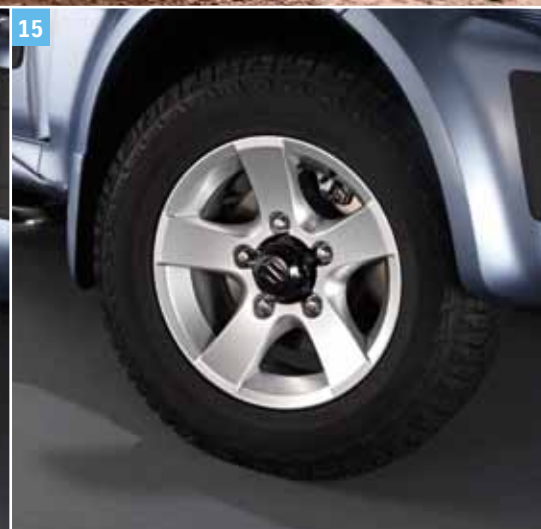

Part No. 99000-99064-488

13 | Muller extension
round, stainless steel

Part No. 00800-60912-K00

Exterior

Man's Free Wheel.

14 | Alloy rim 5,5 J x 15"¹
Silver 7-double spoke "CROSS"
Part No. 99000-990YS-029

15 | Alloy rim 5,5 J x 15"¹
Silver 5-spoke "STAR"
Part No. 990E0-76J01-000